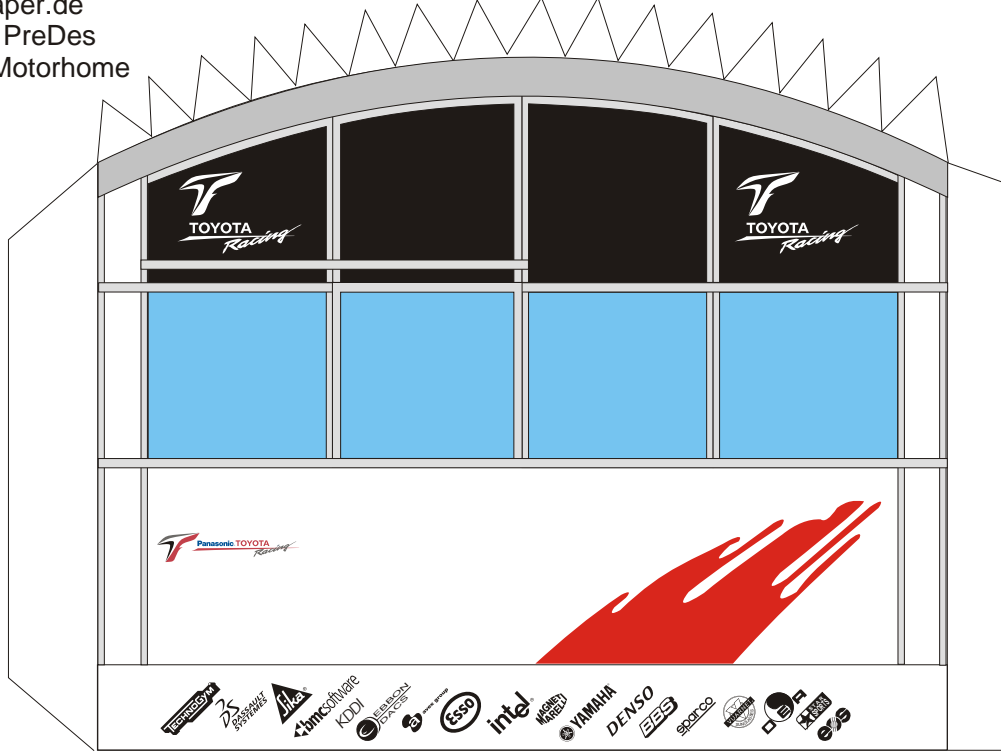

racepaper.de
© 2005 PreDes
TOYOTA Motorhome